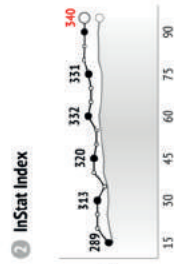

23. Eriksen