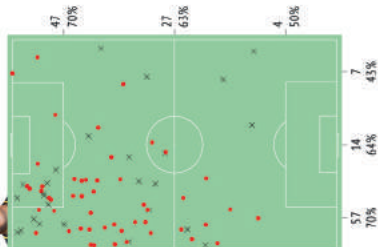

Passaggi

Passaggi / riusciti	Passaggi preparatori	Passaggi costruttivi	Passaggi chiave	Passaggi corti	Passaggi medi	Lanci lunghi	Traversoni	Passaggi in area di rigore
27/23 85%	10/10	17/13	-	-	14/13	13/10	-	5/2
48/37 77%	13/13	35/24	-	10/7	37/30	1/0	3/1	15/10
65/53 82%	27/27	36/26	2/0	5/5	56/46	4/2	-	7/3
42/38 90%	24/24	18/14	-	5/3	37/55	-	-	-
64/59 92%	24/24	40/35	-	14/12	46/44	4/3	-	5/5
44/38 86%	8/8	35/30	1/0	14/12	29/25	1/1	-	6/2
17/13 76%	10/10	6/3	1/0	1/1	14/12	2/0	-	3/1
46/34 74%	4/4	42/30	-	14/11	32/23	-	1/0	11/7
37/29 78%	7/7	28/21	2/1	9/8	26/21	2/0	-	9/4
17/11 65%	1/1	11/9	5/1	7/5	10/6	-	-	9/4
35/31 89%	7/7	28/24	-	15/13	19/18	1/0	-	9/7
19/15 79%	6/6	13/9	-	5/5	13/10	1/0	1/0	6/4
15/11 75%	2/2	13/9	-	5/4	9/7	1/0	1/1	7/4
4/2 50%	-	4/2	-	1/1	3/1	-	-	-

33. Davies

5. Vertonghen

6. Sanchez Mina

2. Trippier

19. Dembele

15. Dier

7. Heung-Min Son

20. Dele Alli