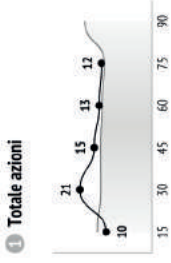

Passaggi

Passaggi / riusciti	Passaggi preparatori	Passaggi costruttivi	Passaggi chiave	Passaggi corti	Passaggi medi	Lanci lunghi	Traversoni	Passaggi in area di rigore
27/23 85%	10/10	17/13	-	-	14/13	13/10	-	5/2
48/37 77%	13/13	35/24	-	10/7	37/30	1/0	3/1	15/10
65/53 82%	27/27	36/26	2/0	5/5	56/46	4/2	-	7/3
42/38 90%	24/24	18/14	-	5/3	37/55	-	-	-
64/59 92%	24/24	40/35	-	14/12	46/44	4/3	-	5/5
44/38 86%	8/8	35/30	1/0	14/12	29/25	1/1	-	6/2
17/13 76%	10/10	6/3	1/0	1/1	14/12	2/0	-	3/1
46/34 74%	4/4	42/30	-	14/11	32/23	-	1/0	11/7
37/29 78%	7/7	28/21	2/1	9/8	26/21	2/0	-	9/4
17/11 65%	1/1	11/9	5/1	7/5	10/6	-	-	9/4
35/31 89%	7/7	28/24	-	15/13	19/18	1/0	-	9/7
19/15 79%	6/6	13/9	-	5/5	13/10	1/0	1/0	6/4
15/11 75%	2/2	13/9	-	5/4	9/7	1/0	1/1	7/4
4/2 50%	-	4/2	-	1/1	3/1	-	-	-

33. Davies

5. Vertonghen

6. Sanchez Mina

2. Trippier

19. Dembele

15. Dier

7. Heung-Min Son

20. Dele Alli