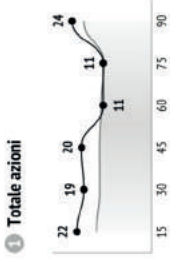

Passaggi

Passaggi / riusciti	Passaggi preparatori	Passaggi costruttivi	Passaggi chiave	Passaggi corti	Passaggi medi	Lanci lunghi	Traversoni	Passaggi in area di rigore
27/23 85%	10/10	17/13	-	-	14/13	13/10	-	5/2
48/37 77%	13/13	35/24	-	10/7	37/30	1/0	3/1	15/10
65/53 82%	27/27	36/26	2/0	5/5	56/46	4/2	-	7/3
42/38 90%	24/24	18/14	-	5/3	37/55	-	-	-
64/59 92%	24/24	40/35	-	14/12	46/44	4/3	-	5/5
44/38 86%	8/8	35/30	1/0	14/12	29/25	1/1	-	6/2
17/13 76%	10/10	6/3	1/0	1/1	14/12	2/0	-	3/1
46/34 74%	4/4	42/30	-	14/11	32/23	-	1/0	11/7
37/29 78%	7/7	28/21	2/1	9/8	26/21	2/0	-	9/4
17/11 65%	1/1	11/9	5/1	7/5	10/6	-	-	9/4
35/31 89%	7/7	28/24	-	15/13	19/18	1/0	-	9/7
19/15 79%	6/6	13/9	-	5/5	13/10	1/0	1/0	6/4
15/11 75%	2/2	13/9	-	5/4	9/7	1/0	1/1	7/4
4/2 50%	-	4/2	-	1/1	3/1	-	-	-

33. Davies

5. Vertonghen

6. Sanchez Mina

2. Trippier

19. Dembele

15. Dier

7. Heung-Min Son

20. Dele Alli