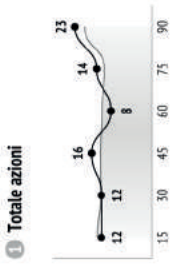

Passaggi

Passaggi / riusciti	Passaggi preparatori	Passaggi costruttivi	Passaggi chiave	Passaggi corti	Passaggi medi	Lanci lunghi	Traversoni	Passaggi in area di rigore
27/23 85%	10/10	17/13	-	-	14/13	13/10	-	5/2
48/37 77%	13/13	35/24	-	10/7	37/30	1/0	3/1	15/10
65/53 82%	27/27	36/26	2/0	5/5	56/46	4/2	-	7/3
42/38 90%	24/24	18/14	-	5/3	37/55	-	-	-
64/59 92%	24/24	40/35	-	14/12	46/44	4/3	-	5/5
44/38 86%	8/8	35/30	1/0	14/12	29/25	1/1	-	6/2
17/13 76%	10/10	6/3	1/0	1/1	14/12	2/0	-	3/1
46/34 74%	4/4	42/30	-	14/11	32/23	-	1/0	11/7
37/29 78%	7/7	28/21	2/1	9/8	26/21	2/0	-	9/4
17/11 65%	1/1	11/9	5/1	7/5	10/6	-	-	9/4
35/31 89%	7/7	28/24	-	15/13	19/18	1/0	-	9/7
19/15 79%	6/6	13/9	-	5/5	13/10	1/0	1/0	6/4
15/11 75%	2/2	13/9	-	5/4	9/7	1/0	1/1	7/4
4/2 50%	-	4/2	-	1/1	3/1	-	-	-

33. Davies

5. Vertonghen

6. Sanchez Mina

2. Trippier

19. Dembele

15. Dier

7. Heung-Min Son

20. Dele Alli