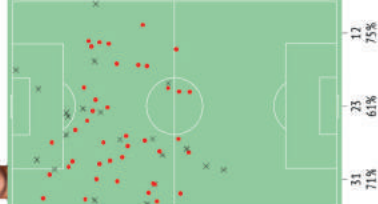

Passaggi

Passaggi / riusciti	Passaggi preparatori	Passaggi costruttivi	Passaggi chiave	Passaggi corti	Passaggi medi	Lanci lunghi	Traversoni	Passaggi in area di rigore
27/23 85%	10/10	17/13	-	-	14/13	13/10	-	5/2
48/37 77%	13/13	35/24	-	10/7	37/30	1/0	3/1	15/10
65/53 82%	27/27	36/26	2/0	5/5	56/46	4/2	-	7/3
42/38 90%	24/24	18/14	-	5/3	37/55	-	-	-
64/59 92%	24/24	40/35	-	14/12	46/44	4/3	-	5/5
44/38 86%	8/8	35/30	1/0	14/12	29/25	1/1	-	6/2
17/13 76%	10/10	6/3	1/0	1/1	14/12	2/0	-	3/1
46/34 74%	4/4	42/30	-	14/11	32/23	-	1/0	11/7
37/29 78%	7/7	28/21	2/1	9/8	26/21	2/0	-	9/4
17/11 65%	1/1	11/9	5/1	7/5	10/6	-	-	9/4
35/31 89%	7/7	28/24	-	15/13	19/18	1/0	-	9/7
19/15 79%	6/6	13/9	-	5/5	13/10	1/0	1/0	6/4
15/11 75%	2/2	13/9	-	5/4	9/7	1/0	1/1	7/4
4/2 50%	-	4/2	-	1/1	3/1	-	-	-

33. Davies

5. Vertonghen

6. Sanchez Mina

2. Trippier

19. Dembele

15. Dier

7. Heung-Min Son

20. Dele Alli