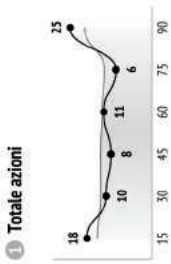

Passaggi

Passaggi / riusciti	Passaggi preparatori	Passaggi costruttivi	Passaggi chiave	Passaggi corti	Passaggi medi	Lanci lunghi	Traversoni	Passaggi in area di rigore
27/23 85%	10/10	17/13	-	-	14/13	13/10	-	5/2
48/37 77%	13/13	35/24	-	10/7	37/30	1/0	3/1	15/10
65/53 82%	27/27	36/26	2/0	5/5	56/46	4/2	-	7/3
42/38 90%	24/24	18/14	-	5/3	37/55	-	-	-
64/59 92%	24/24	40/35	-	14/12	46/44	4/3	-	5/5
44/38 86%	8/8	35/30	1/0	14/12	29/25	1/1	-	6/2
17/13 76%	10/10	6/3	1/0	1/1	14/12	2/0	-	3/1
46/34 74%	4/4	42/30	-	14/11	32/23	-	1/0	11/7
37/29 78%	7/7	28/21	2/1	9/8	26/21	2/0	-	9/4
17/11 65%	1/1	11/9	5/1	7/5	10/6	-	-	9/4
35/31 89%	7/7	28/24	-	15/13	19/18	1/0	-	9/7
19/15 79%	6/6	13/9	-	5/5	13/10	1/0	1/0	6/4
15/11 75%	2/2	13/9	-	5/4	9/7	1/0	1/1	7/4
4/2 50%	-	4/2	-	1/1	3/1	-	-	-

33. Davies

5. Vertonghen

6. Sanchez Mina

2. Trippier

19. Dembele

15. Dier

7. Heung-Min Son

20. Dele Alli