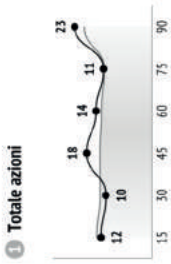

23. Eriksen