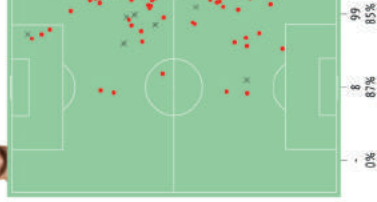

Passaggi

Passaggi / riusciti	Passaggi preparatori	Passaggi costruttivi	Passaggi chiave	Passaggi corti	Passaggi medi	Lanci lunghi	Traversoni	Passaggi in area di rigore
27/23 85%	10/10	17/13	-	-	14/13	13/10	-	5/2
48/37 77%	13/13	35/24	-	10/7	37/30	1/0	3/1	15/10
65/53 82%	27/27	36/26	2/0	5/5	56/46	4/2	-	7/3
42/38 90%	24/24	18/14	-	5/3	37/55	-	-	-
64/59 92%	24/24	40/35	-	14/12	46/44	4/3	-	5/5
44/38 86%	8/8	35/30	1/0	14/12	29/25	1/1	-	6/2
17/13 76%	10/10	6/3	1/0	1/1	14/12	2/0	-	3/1
46/34 74%	4/4	42/30	-	14/11	32/23	-	1/0	11/7
37/29 78%	7/7	28/21	2/1	9/8	26/21	2/0	-	9/4
17/11 65%	1/1	11/9	5/1	7/5	10/6	-	-	9/4
35/31 89%	7/7	28/24	-	15/13	19/18	1/0	-	9/7
19/15 79%	6/6	13/9	-	5/5	13/10	1/0	1/0	6/4
15/11 75%	2/2	13/9	-	5/4	9/7	1/0	1/1	7/4
4/2 50%	-	4/2	-	1/1	3/1	-	-	-

33. Davies

5. Vertonghen

6. Sanchez Mina

2. Trippier

19. Dembele

15. Dier

7. Heung-Min Son

20. Dele Alli