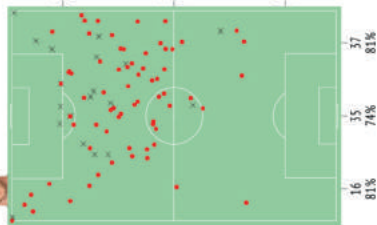

23. Eriksen