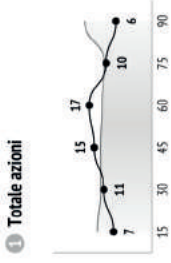

Passaggi

Passaggi / riusciti	Passaggi preparatori	Passaggi costruttivi	Passaggi chiave	Passaggi corti	Passaggi medi	Lanci lunghi	Traversoni	Passaggi in area di rigore
27/23 85%	10/10	17/13	-	-	14/13	13/10	-	5/2
48/37 77%	13/13	35/24	-	10/7	37/30	1/0	3/1	15/10
65/53 82%	27/27	36/26	2/0	5/5	56/46	4/2	-	7/3
42/38 90%	24/24	18/14	-	5/3	37/55	-	-	-
64/59 92%	24/24	40/35	-	14/12	46/44	4/3	-	5/5
44/38 86%	8/8	35/30	1/0	14/12	29/25	1/1	-	6/2
17/13 76%	10/10	6/3	1/0	1/1	14/12	2/0	-	3/1
46/34 74%	4/4	42/30	-	14/11	32/23	-	1/0	11/7
37/29 78%	7/7	28/21	2/1	9/8	26/21	2/0	-	9/4
17/11 65%	1/1	11/9	5/1	7/5	10/6	-	-	9/4
35/31 89%	7/7	28/24	-	15/13	19/18	1/0	-	9/7
19/15 79%	6/6	13/9	-	5/5	13/10	1/0	1/0	6/4
15/11 75%	2/2	13/9	-	5/4	9/7	1/0	1/1	7/4
4/2 50%	-	4/2	-	1/1	3/1	-	-	-

33. Davies

5. Vertonghen

6. Sanchez Mina

2. Trippier

19. Dembele

15. Dier

7. Heung-Min Son

20. Dele Alli