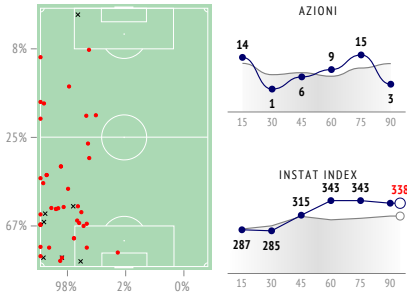

14 Bernat

3 Kimpenbe

2 Thiago Silva

4 Kehrer

5 Marquinhos

8 Paredes

21 Ander Herrera

7 Mbappe

11 Angel Di Maria

10 Neymar

6 Verratti

23 Draxler

20 Kurzawa

17 Choupo-Moting