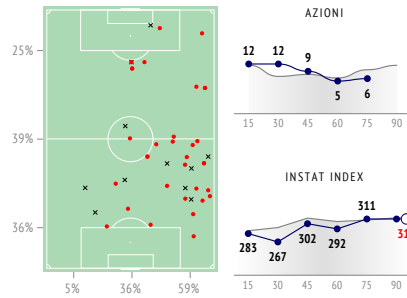

Passaggi

	Passaggi / riusciti	Chiave	Lungo 40+ m	Into the final third	In area	Cross	Avanti	Passaggi ricevuti	Key passes received	Passes received inside the box
1	Neuer	43 / 40 93%	–	11 / 10	3 / 3	–	42 / 39	30	–	–
19	Davies	60 / 52 87%	–	–	18 / 14	3 / 2	4 / 2	27 / 19	48	–
27	Olatukunbo Alaba	60 / 55 92%	1 / 0	5 / 5	10 / 8	3 / 2	–	39 / 34	49	–
17	Boateng	16 / 14 88%	–	1 / 1	4 / 2	–	–	12 / 10	13	–
32	Kimmich	78 / 68 87%	3 / 1	2 / 2	31 / 24	9 / 5	1 / 1	44 / 35	52	–
18	Goretzka	52 / 46 88%	–	2 / 2	24 / 21	–	–	37 / 31	44	–
6	Thiago Alcantara	85 / 77 91%	1 / 0	7 / 6	28 / 24	3 / 0	1 / 0	59 / 51	72	–
29	Coman	21 / 13 62%	3 / 0	–	17 / 9	4 / 1	4 / 0	12 / 4	25	2
25	Muller	40 / 34 85%	3 / 1	–	20 / 14	4 / 2	5 / 2	22 / 18	43	–
22	Gnabry	26 / 18 69%	1 / 0	1 / 0	14 / 9	3 / 1	2 / 0	11 / 4	25	–
9	Lewandowski	16 / 10 63%	1 / 0	–	8 / 4	2 / 0	1 / 0	7 / 1	28	1
4	Suele	46 / 44 96%	–	3 / 3	6 / 6	–	–	30 / 28	38	–
14	Perisic	11 / 5 45%	–	2 / 1	2 / 0	–	1 / 0	9 / 3	8	–
10	Philippe Coutinho	10 / 9 90%	1 / 1	1 / 1	4 / 3	–	1 / 0	3 / 2	11	–
24	Tolisso	2 / 2 100%	–	–	–	–	–	2 / 2	1	–

14 Bernat

3 Kimpenbe

2 Thiago Silva

4 Kehrer

5 Marquinhos

8 Paredes

21 Ander Herrera

7 Mbappe