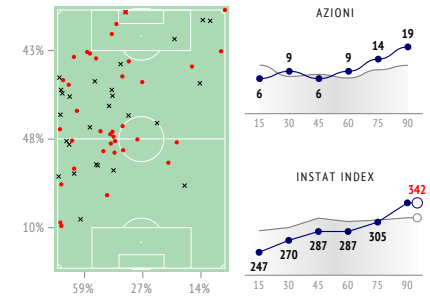

14 Bernat

3 Kimpenbe

2 Thiago Silva

4 Kehrer

5 Marquinhos

8 Paredes

21 Ander Herrera

7 Mbappe

11 Angel Di Maria

10 Neymar

6 Verratti

23 Draxler

20 Kurzawa

17 Choupo-Moting