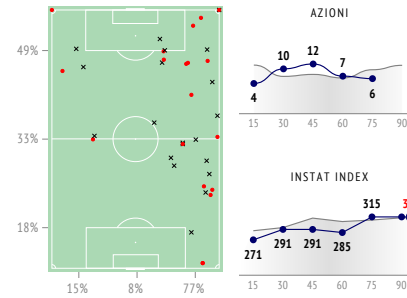

11 Angel Di Maria