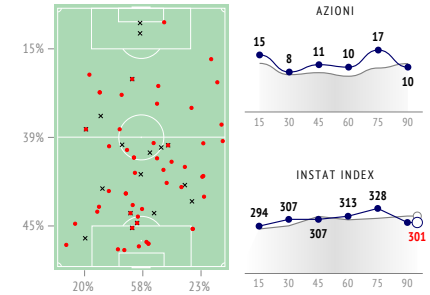

Passaggi

	Passaggi / riusciti	Chiave	Lungo 40+ m	Into the final third	In area	Cross	Avanti	Passaggi ricevuti	Key passes received	Passes received inside the box
1	Neuer	43 / 40 93%	–	11 / 10	3 / 3	–	42 / 39	30	–	–
19	Davies	60 / 52 87%	–	–	18 / 14	3 / 2	4 / 2	27 / 19	48	–
27	Olatukunbo Alaba	60 / 55 92%	1 / 0	5 / 5	10 / 8	3 / 2	–	39 / 34	49	–
17	Boateng	16 / 14 88%	–	1 / 1	4 / 2	–	–	12 / 10	13	–
32	Kimmich	78 / 68 87%	3 / 1	2 / 2	31 / 24	9 / 5	1 / 1	44 / 35	52	–
18	Goretzka	52 / 46 88%	–	2 / 2	24 / 21	–	–	37 / 31	44	–
6	Thiago Alcantara	85 / 77 91%	1 / 0	7 / 6	28 / 24	3 / 0	1 / 0	59 / 51	72	–
29	Coman	21 / 13 62%	3 / 0	–	17 / 9	4 / 1	4 / 0	12 / 4	25	2
25	Muller	40 / 34 85%	3 / 1	–	20 / 14	4 / 2	5 / 2	22 / 18	43	–
22	Gnabry	26 / 18 69%	1 / 0	1 / 0	14 / 9	3 / 1	2 / 0	11 / 4	25	–
9	Lewandowski	16 / 10 63%	1 / 0	–	8 / 4	2 / 0	1 / 0	7 / 1	28	1
4	Suele	46 / 44 96%	–	3 / 3	6 / 6	–	–	30 / 28	38	–
14	Perisic	11 / 5 45%	–	2 / 1	2 / 0	–	1 / 0	9 / 3	8	–
10	Philippe Coutinho	10 / 9 90%	1 / 1	1 / 1	4 / 3	–	1 / 0	3 / 2	11	–
24	Tolisso	2 / 2 100%	–	–	–	–	–	2 / 2	1	–

14 Bernat

3 Kimpenbe

2 Thiago Silva

4 Kehrer

5 Marquinhos

8 Paredes

21 Ander Herrera

7 Mbappe