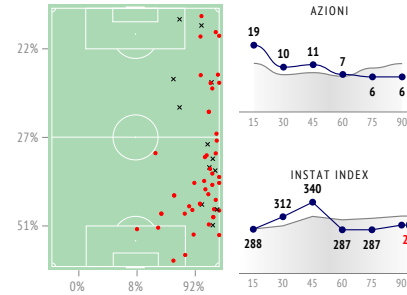

Passaggi

	Passaggi / riusciti	Chiave	Lungo 40+ m	Into the final third	In area	Cross	Avanti	Passaggi ricevuti	Key passes received	Passes received inside the box
1	Neuer	43 / 40 93%	–	11 / 10	3 / 3	–	42 / 39	30	–	–
19	Davies	60 / 52 87%	–	–	18 / 14	3 / 2	4 / 2	27 / 19	48	–
27	Olatukunbo Alaba	60 / 55 92%	1 / 0	5 / 5	10 / 8	3 / 2	–	39 / 34	49	–
17	Boateng	16 / 14 88%	–	1 / 1	4 / 2	–	–	12 / 10	13	–
32	Kimmich	78 / 68 87%	3 / 1	2 / 2	31 / 24	9 / 5	1 / 1	44 / 35	52	–
18	Goretzka	52 / 46 88%	–	2 / 2	24 / 21	–	–	37 / 31	44	–
6	Thiago Alcantara	85 / 77 91%	1 / 0	7 / 6	28 / 24	3 / 0	1 / 0	59 / 51	72	–
29	Coman	21 / 13 62%	3 / 0	–	17 / 9	4 / 1	4 / 0	12 / 4	25	2
25	Muller	40 / 34 85%	3 / 1	–	20 / 14	4 / 2	5 / 2	22 / 18	43	–
22	Gnabry	26 / 18 69%	1 / 0	1 / 0	14 / 9	3 / 1	2 / 0	11 / 4	25	–
9	Lewandowski	16 / 10 63%	1 / 0	–	8 / 4	2 / 0	1 / 0	7 / 1	28	1
4	Suele	46 / 44 96%	–	3 / 3	6 / 6	–	–	30 / 28	38	–
14	Perisic	11 / 5 45%	–	2 / 1	2 / 0	–	1 / 0	9 / 3	8	–
10	Philippe Coutinho	10 / 9 90%	1 / 1	1 / 1	4 / 3	–	1 / 0	3 / 2	11	–
24	Tolisso	2 / 2 100%	–	–	–	–	–	2 / 2	1	–

14 Bernat

3 Kimpenbe

2 Thiago Silva

4 Kehrer

5 Marquinhos

8 Paredes

21 Ander Herrera

7 Mbappe