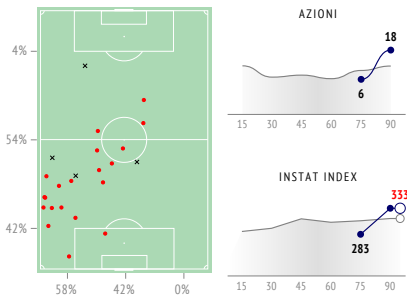

14 Bernat

3 Kimpenbe

2 Thiago Silva

4 Kehrer

5 Marquinhos

8 Paredes

21 Ander Herrera

7 Mbappe

11 Angel Di Maria

10 Neymar

6 Verratti

23 Draxler

20 Kurzawa

17 Choupo-Moting