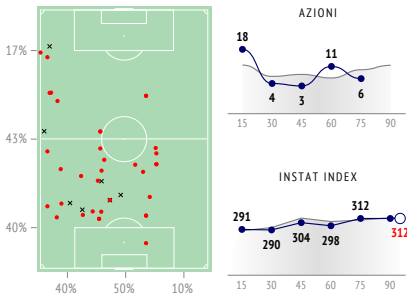

Passaggi

	Passaggi / riusciti	Chiave	Lungo 40+ m	Into the final third	In area	Cross	Avanti	Passaggi ricevuti	Key passes received	Passes received inside the box
1	Neuer	43 / 40 93%	–	11 / 10	3 / 3	–	42 / 39	30	–	–
19	Davies	60 / 52 87%	–	–	18 / 14	3 / 2	4 / 2	27 / 19	48	–
27	Olatukunbo Alaba	60 / 55 92%	1 / 0	5 / 5	10 / 8	3 / 2	–	39 / 34	49	–
17	Boateng	16 / 14 88%	–	1 / 1	4 / 2	–	–	12 / 10	13	–
32	Kimmich	78 / 68 87%	3 / 1	2 / 2	31 / 24	9 / 5	1 / 1	44 / 35	52	–
18	Goretzka	52 / 46 88%	–	2 / 2	24 / 21	–	–	37 / 31	44	–
6	Thiago Alcantara	85 / 77 91%	1 / 0	7 / 6	28 / 24	3 / 0	1 / 0	59 / 51	72	–
29	Coman	21 / 13 62%	3 / 0	–	17 / 9	4 / 1	4 / 0	12 / 4	25	2
25	Muller	40 / 34 85%	3 / 1	–	20 / 14	4 / 2	5 / 2	22 / 18	43	–
22	Gnabry	26 / 18 69%	1 / 0	1 / 0	14 / 9	3 / 1	2 / 0	11 / 4	25	–
9	Lewandowski	16 / 10 63%	1 / 0	–	8 / 4	2 / 0	1 / 0	7 / 1	28	1
4	Suele	46 / 44 96%	–	3 / 3	6 / 6	–	–	30 / 28	38	–
14	Perisic	11 / 5 45%	–	2 / 1	2 / 0	–	1 / 0	9 / 3	8	–
10	Philippe Coutinho	10 / 9 90%	1 / 1	1 / 1	4 / 3	–	1 / 0	3 / 2	11	–
24	Tolisso	2 / 2 100%	–	–	–	–	–	2 / 2	1	–

14 Bernat

3 Kimpenbe

2 Thiago Silva

4 Kehrer

5 Marquinhos

8 Paredes

21 Ander Herrera

7 Mbappe